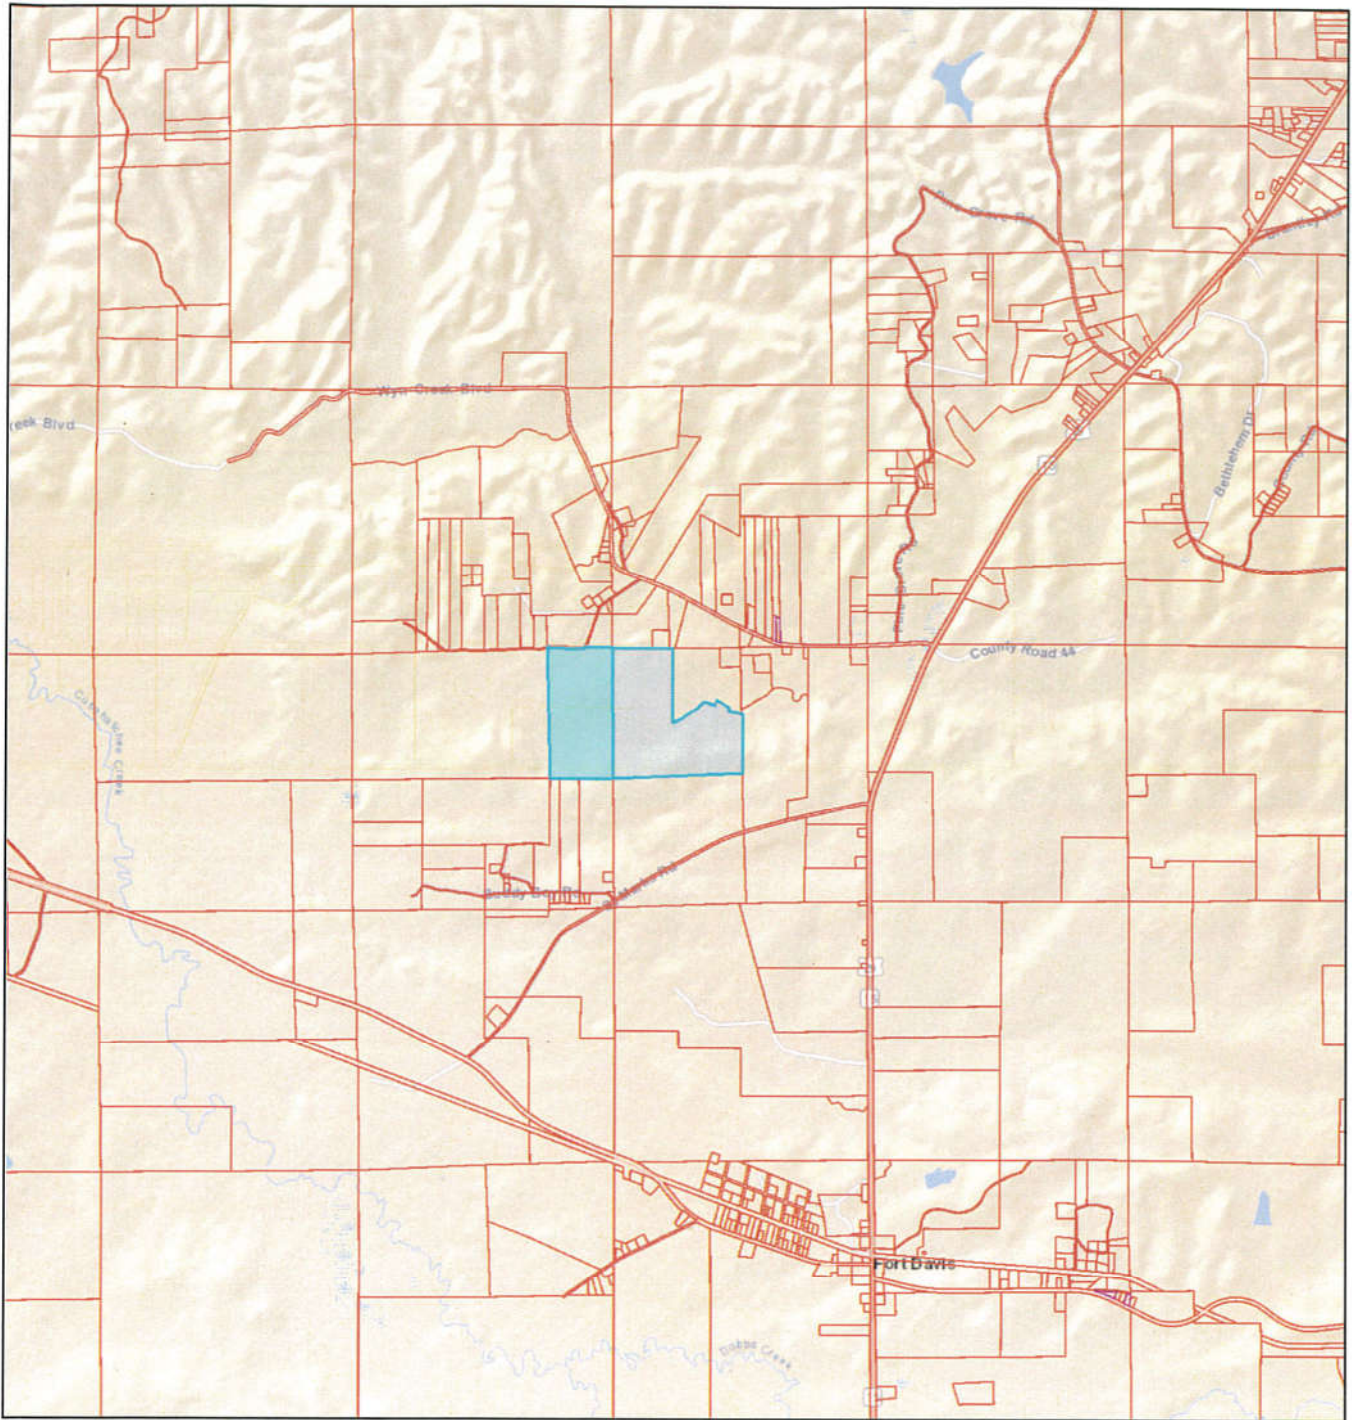

Mounce Creek Tract, Macon County, AL 203.37 Acres

March 22, 2018

1:36,112

KCS
Sources: Esri, HERE, Garmin, USGS, Intermap, INCREMENT P, NRCan, Esri Japan, METI, Esri China (Hong Kong), Esri Korea, Esri (Thailand), NGCC, © OpenStreetMap contributors, and the GIS User Community

Copyright 2016

Mounce Creek Tract, Macon County, AL 203.37 Acres

March 22, 2018

KCS
Sources: Esri, HERE, Garmin, USGS, Intermap, INCREMENT P, NRCan,