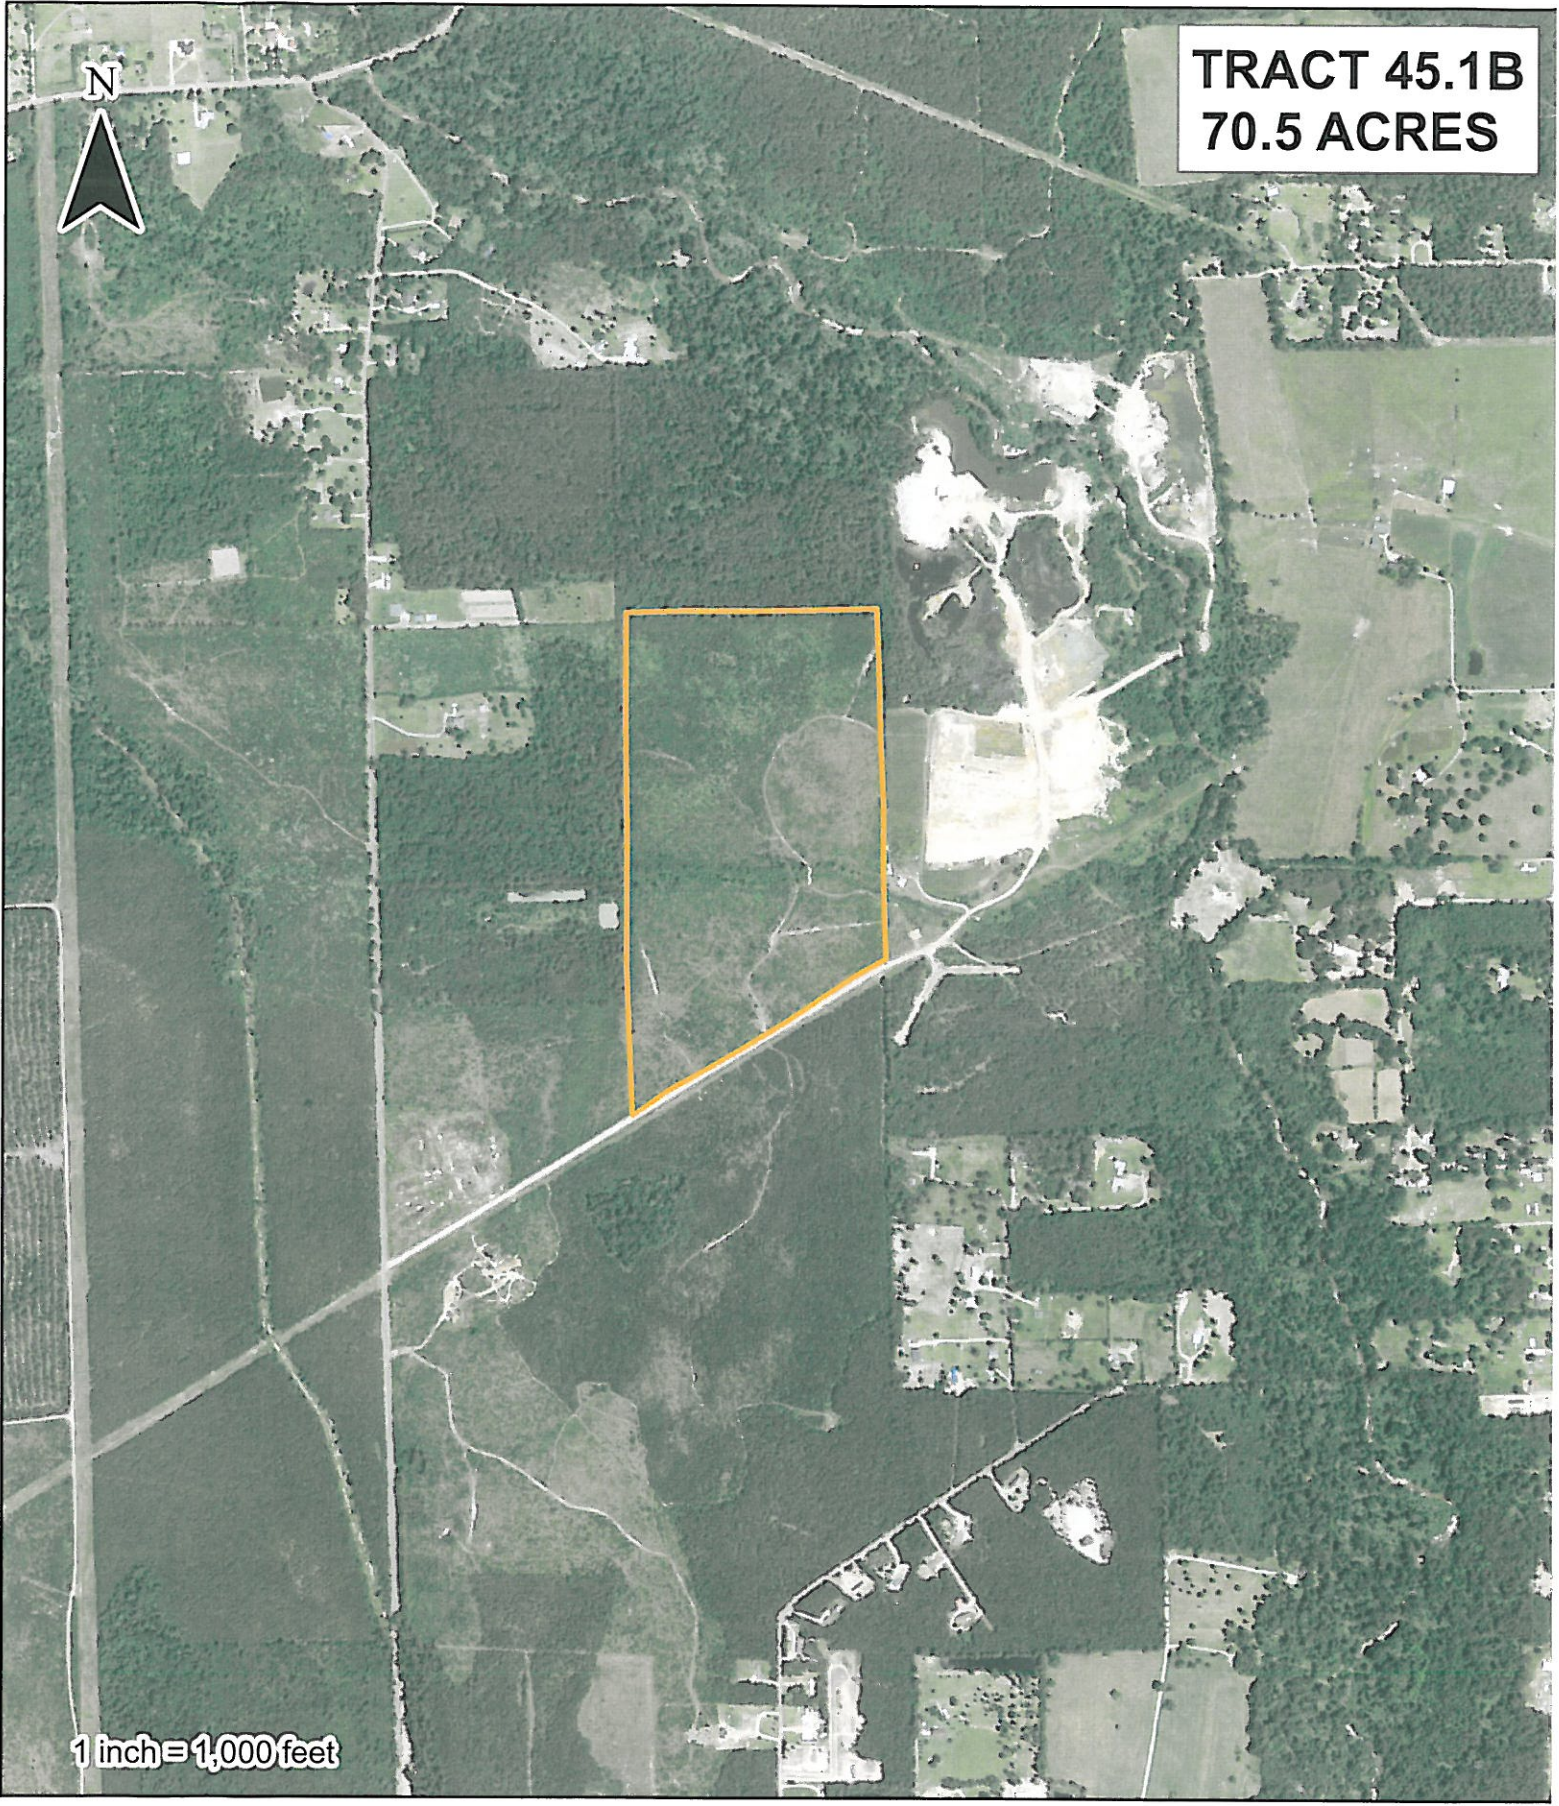

**TRACT 45.1B
70.5 ACRES**

1 inch = 1,000 feet

Aerial Image Map

Timberland Harvesters, LLC
Assumes no Responsibility for
the Accuracy Contained Herein

Tract 45.1B
Tangipahoa Parish, LA
Timberland Harvesters, LLC
334-687-6000