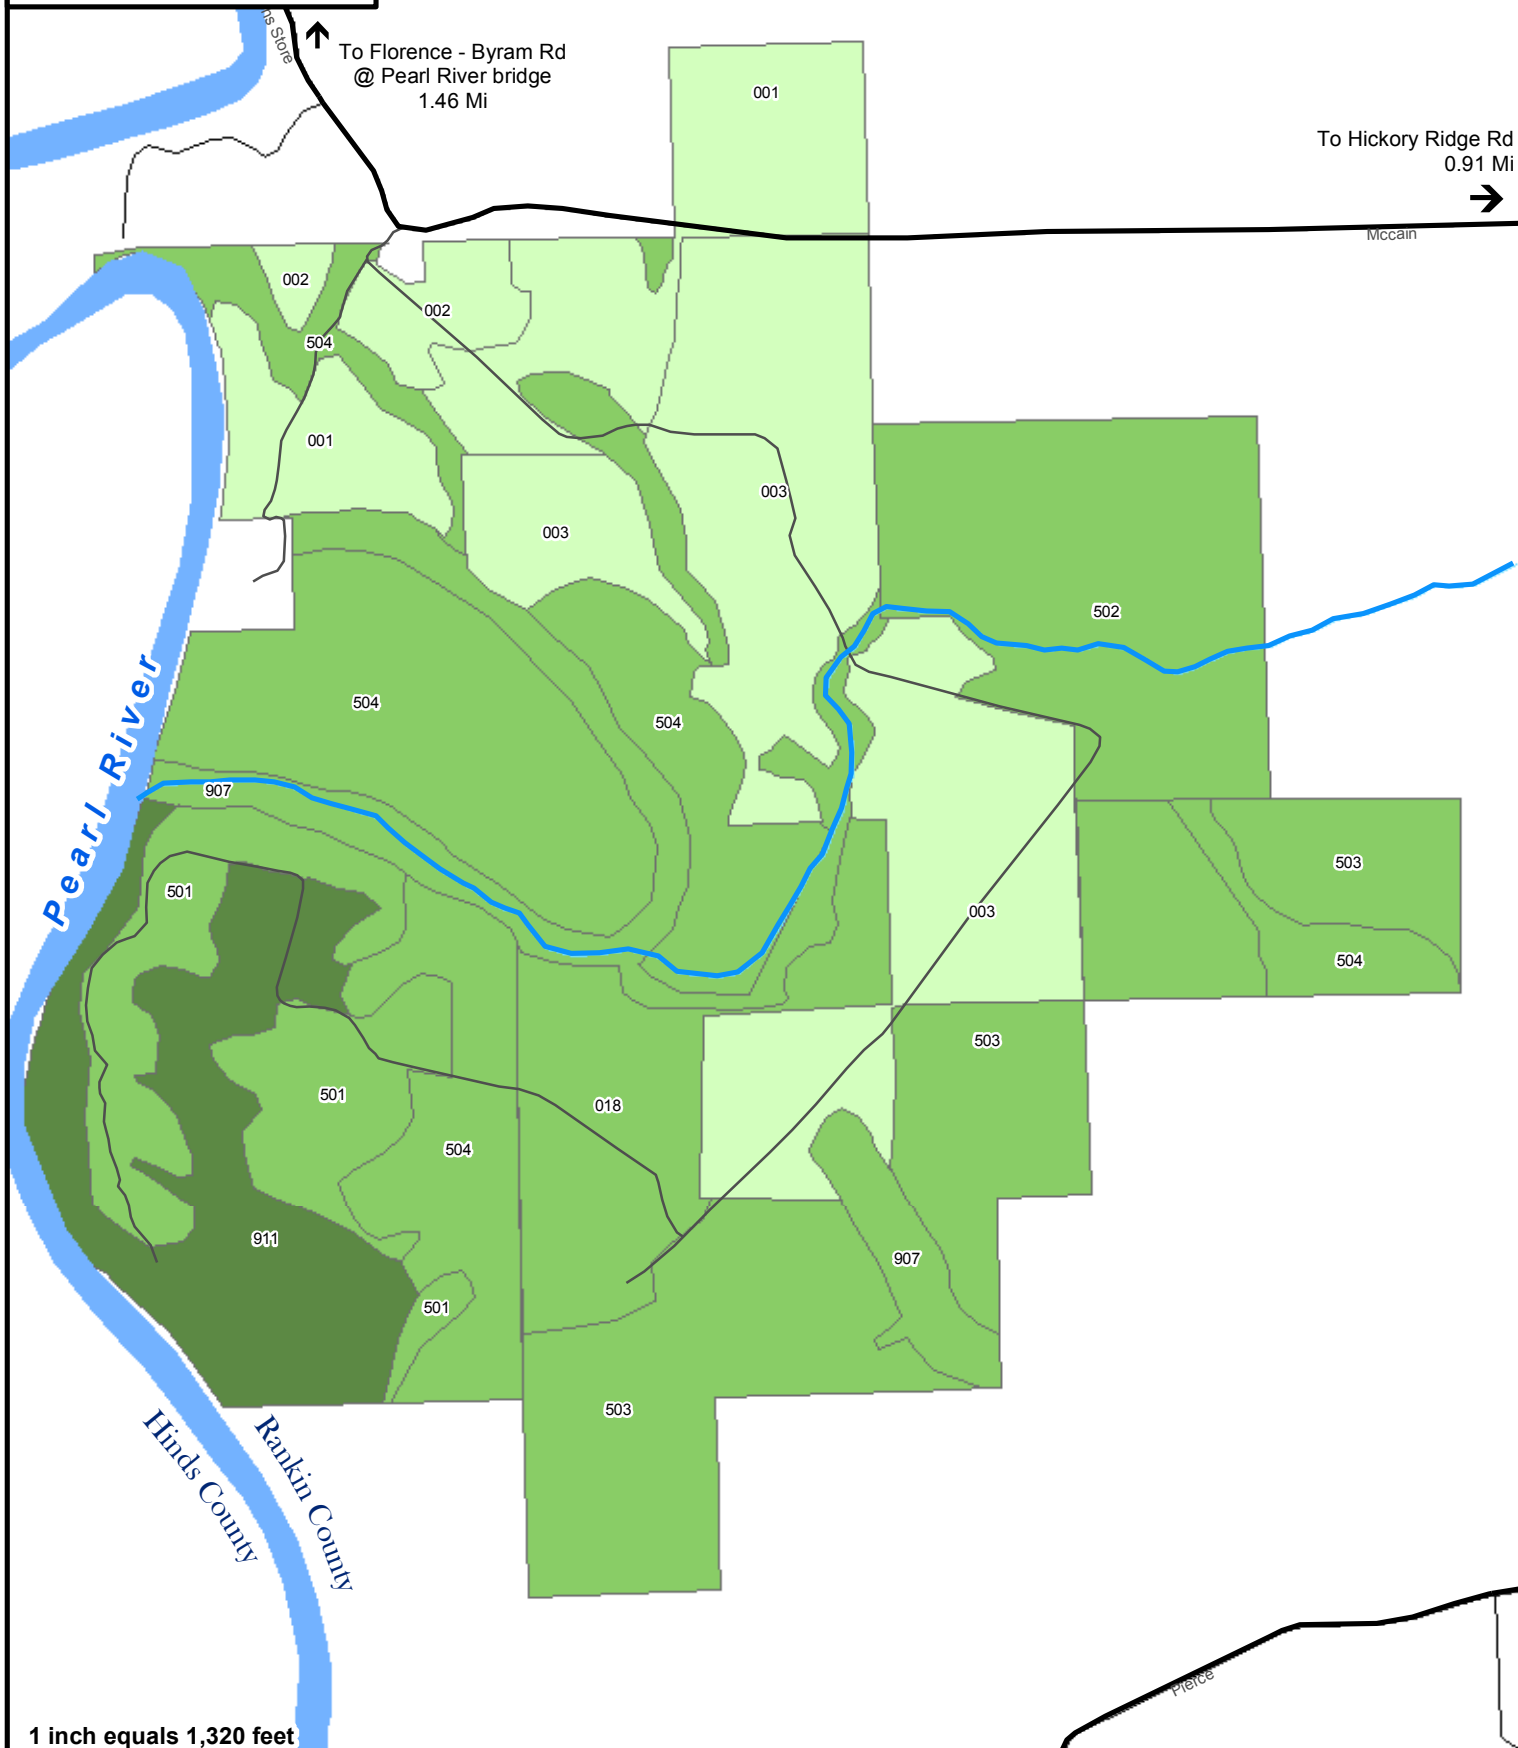

French Tract

Timber Type Map

GIS Mapping By:
DANIEL
Geographic Solutions
912-657-3678
danielgeographic@hotmail.com

Cut Over	Natural Pine
Natural Hwd	Non-Forest
Natural Hwd/Pine	Plantation

Daniel Geographic Solutions
Assumes no Responsibility
For the Accuracy Contained Herein

0 750 1,500 Feet

French Tract
Rankin County, MS
Timberland Harvesters, LLC
1-334-687-6000
1,348 Acres