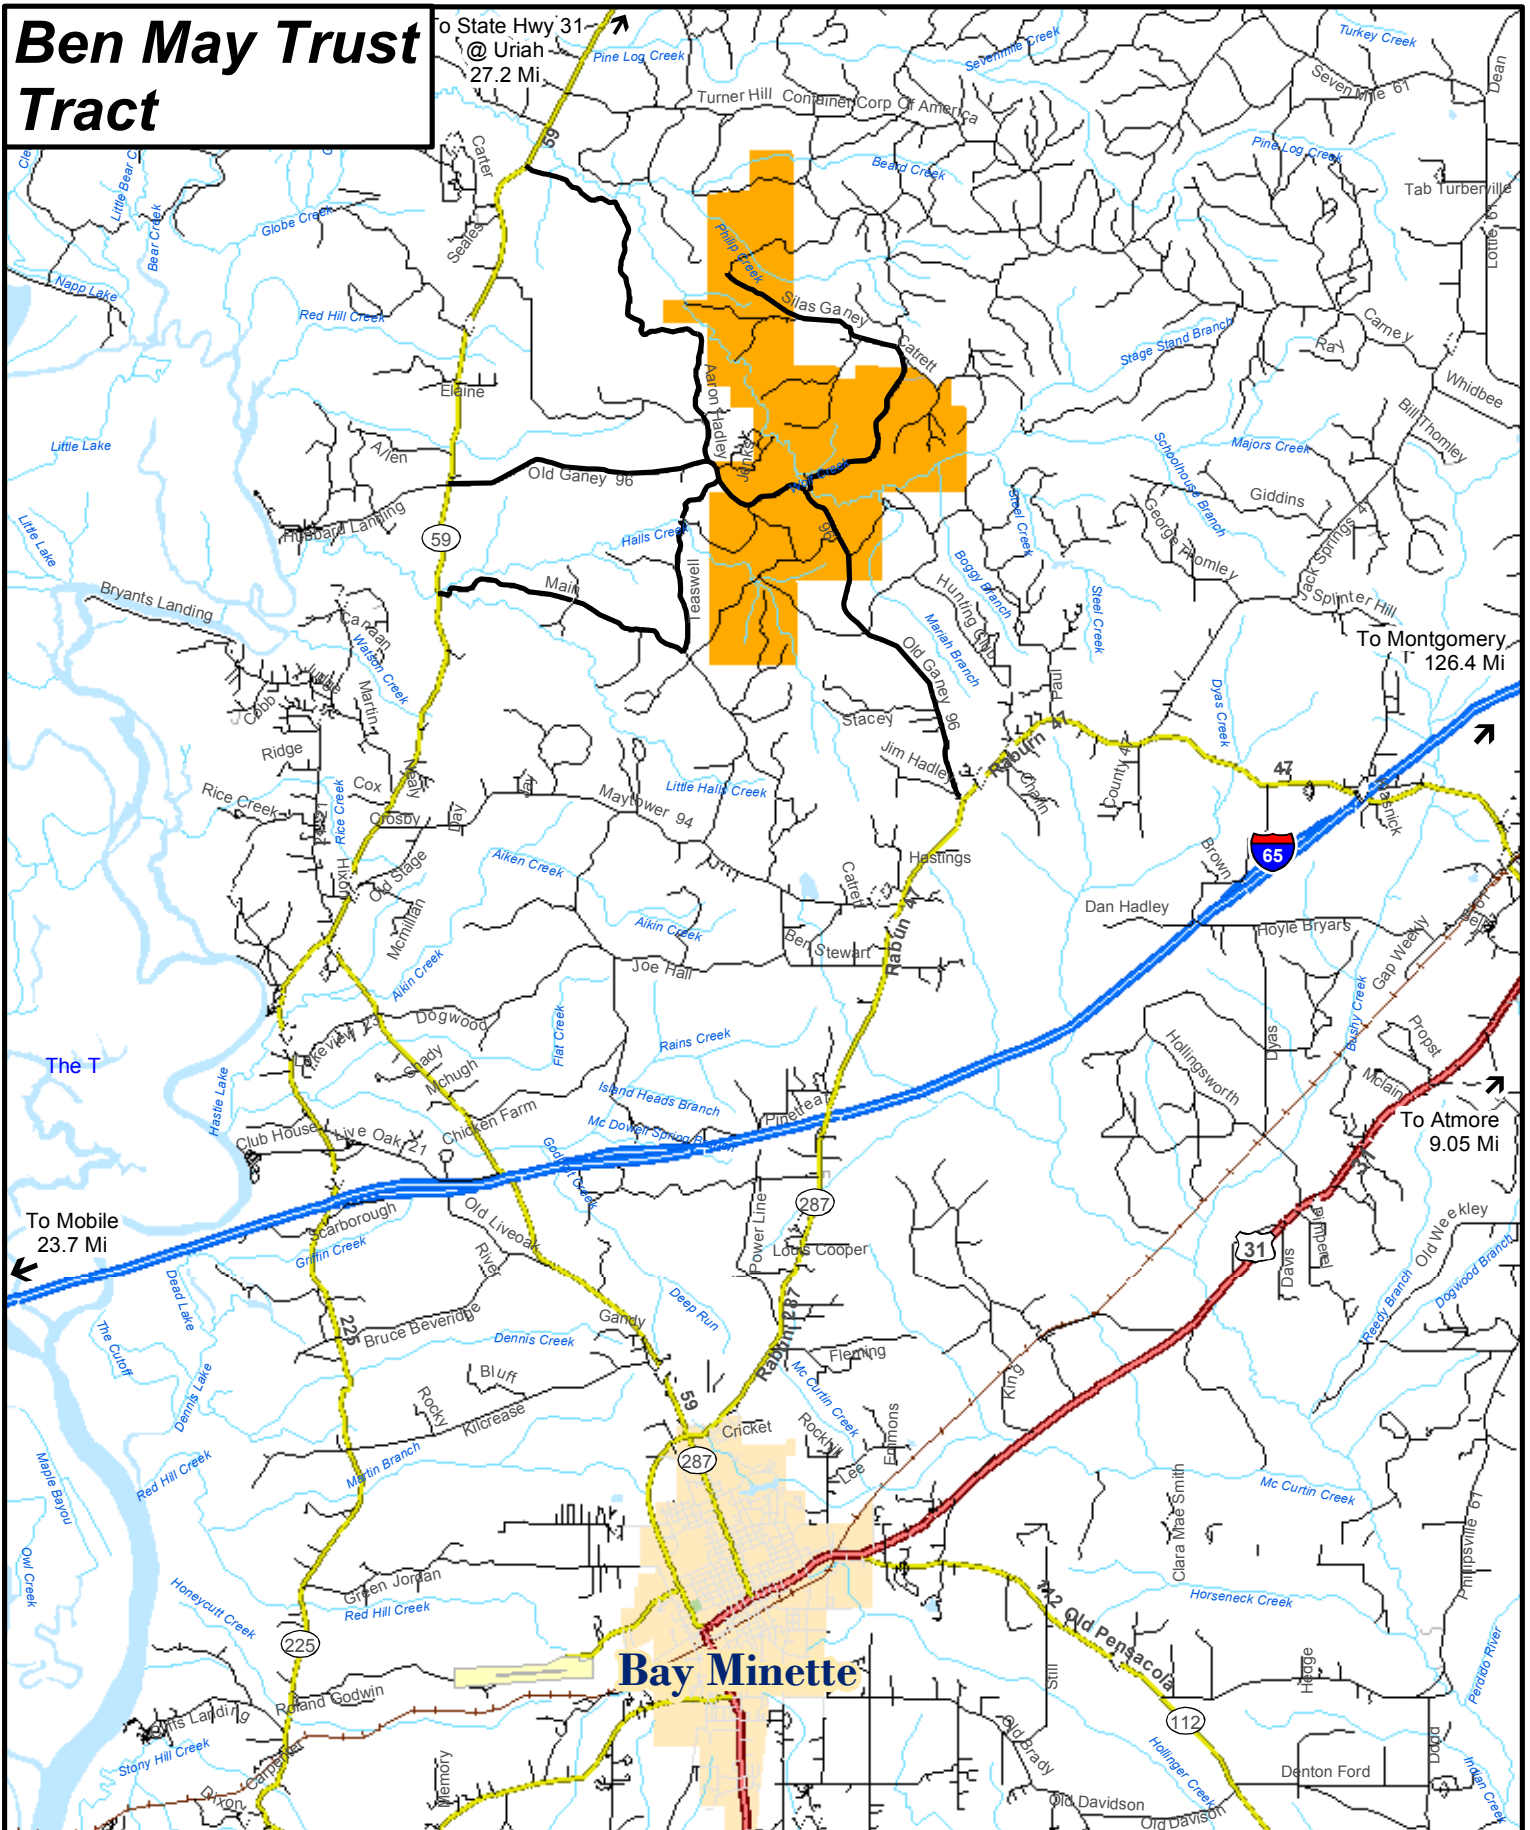

Ben May Trust Tract

State Hwy 31
@ Uriah
27.2 Mi

Tract Location Map

GIS Mapping By
DANIEL
Geographic Solutions
912-657-3678
danielgeographic@hotmail.com

- ◇ Church
- ◇ Cemetery
- 🏡 Park
- 🟠 Sale Tract

Daniel Geographic Solutions
Assumes no Responsibility
For the Accuracy Contained Herein

0 0.5 1 2 Miles

Ben May Trust Tract
Baldwin County, AL
Timberland Harvesters, LLC
1-334-687-6000
7,390.17, 5,934.29 Ac