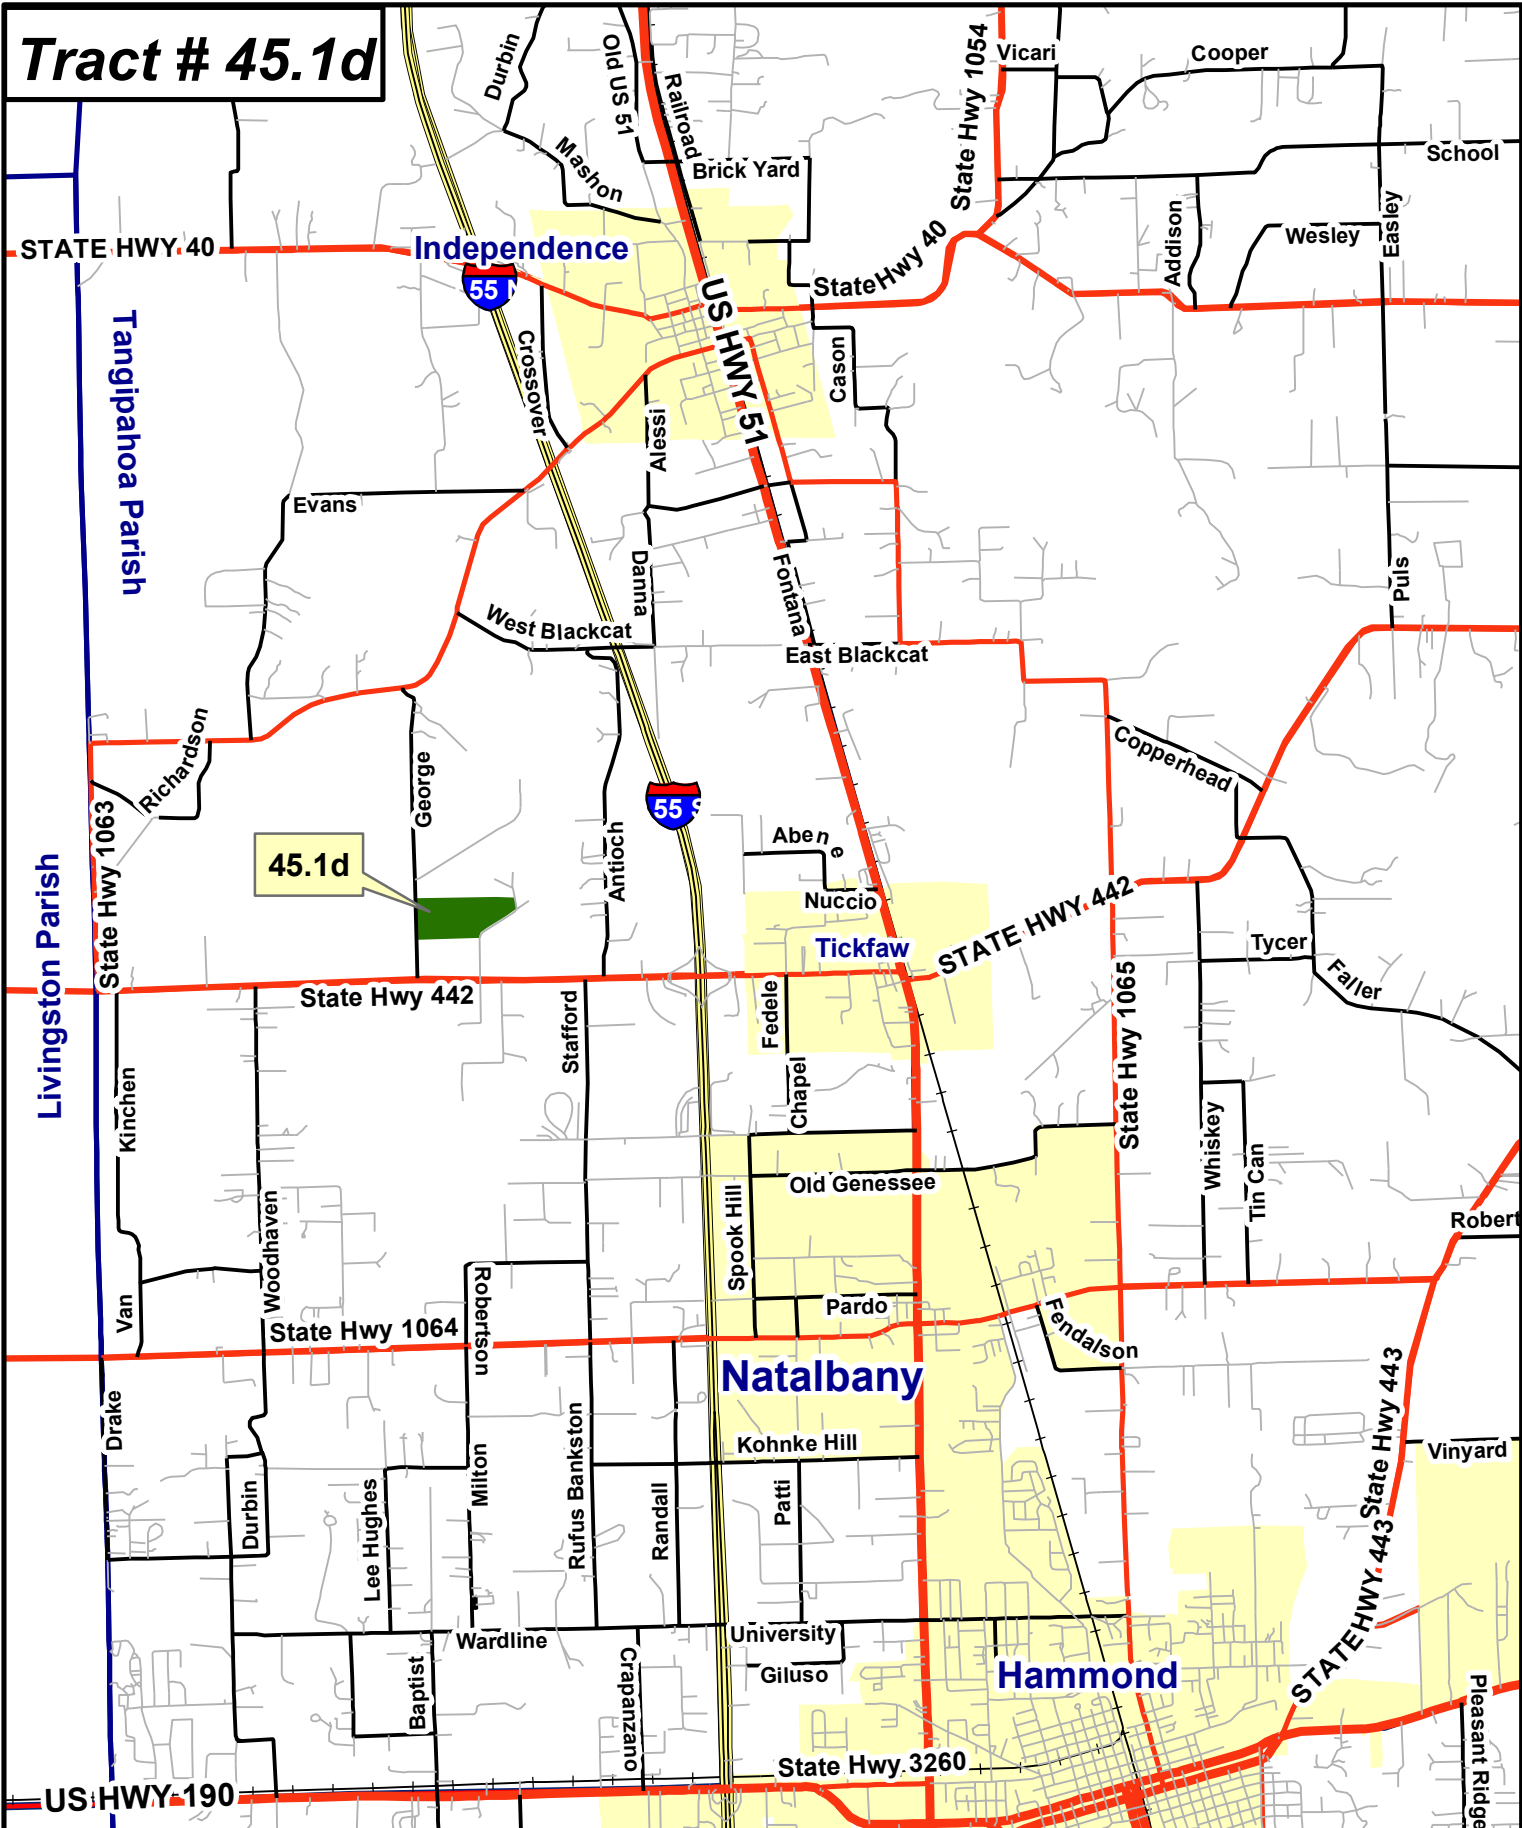

Tract # 45.1d

Tract Location Map

- Streams
- Railroads
- cemetery
- church
- tower
- City Limits
- Tract
- National Forest
- County Line

Daniel Geographic Solutions
Assumes no Responsibility
For the Accuracy Contained Herein

Tract # 45.1d
LA Land Package
Tangipahoa Parish, LA
Timberland Harvesters, LLC
1-334-687-6000
82.79 Acres