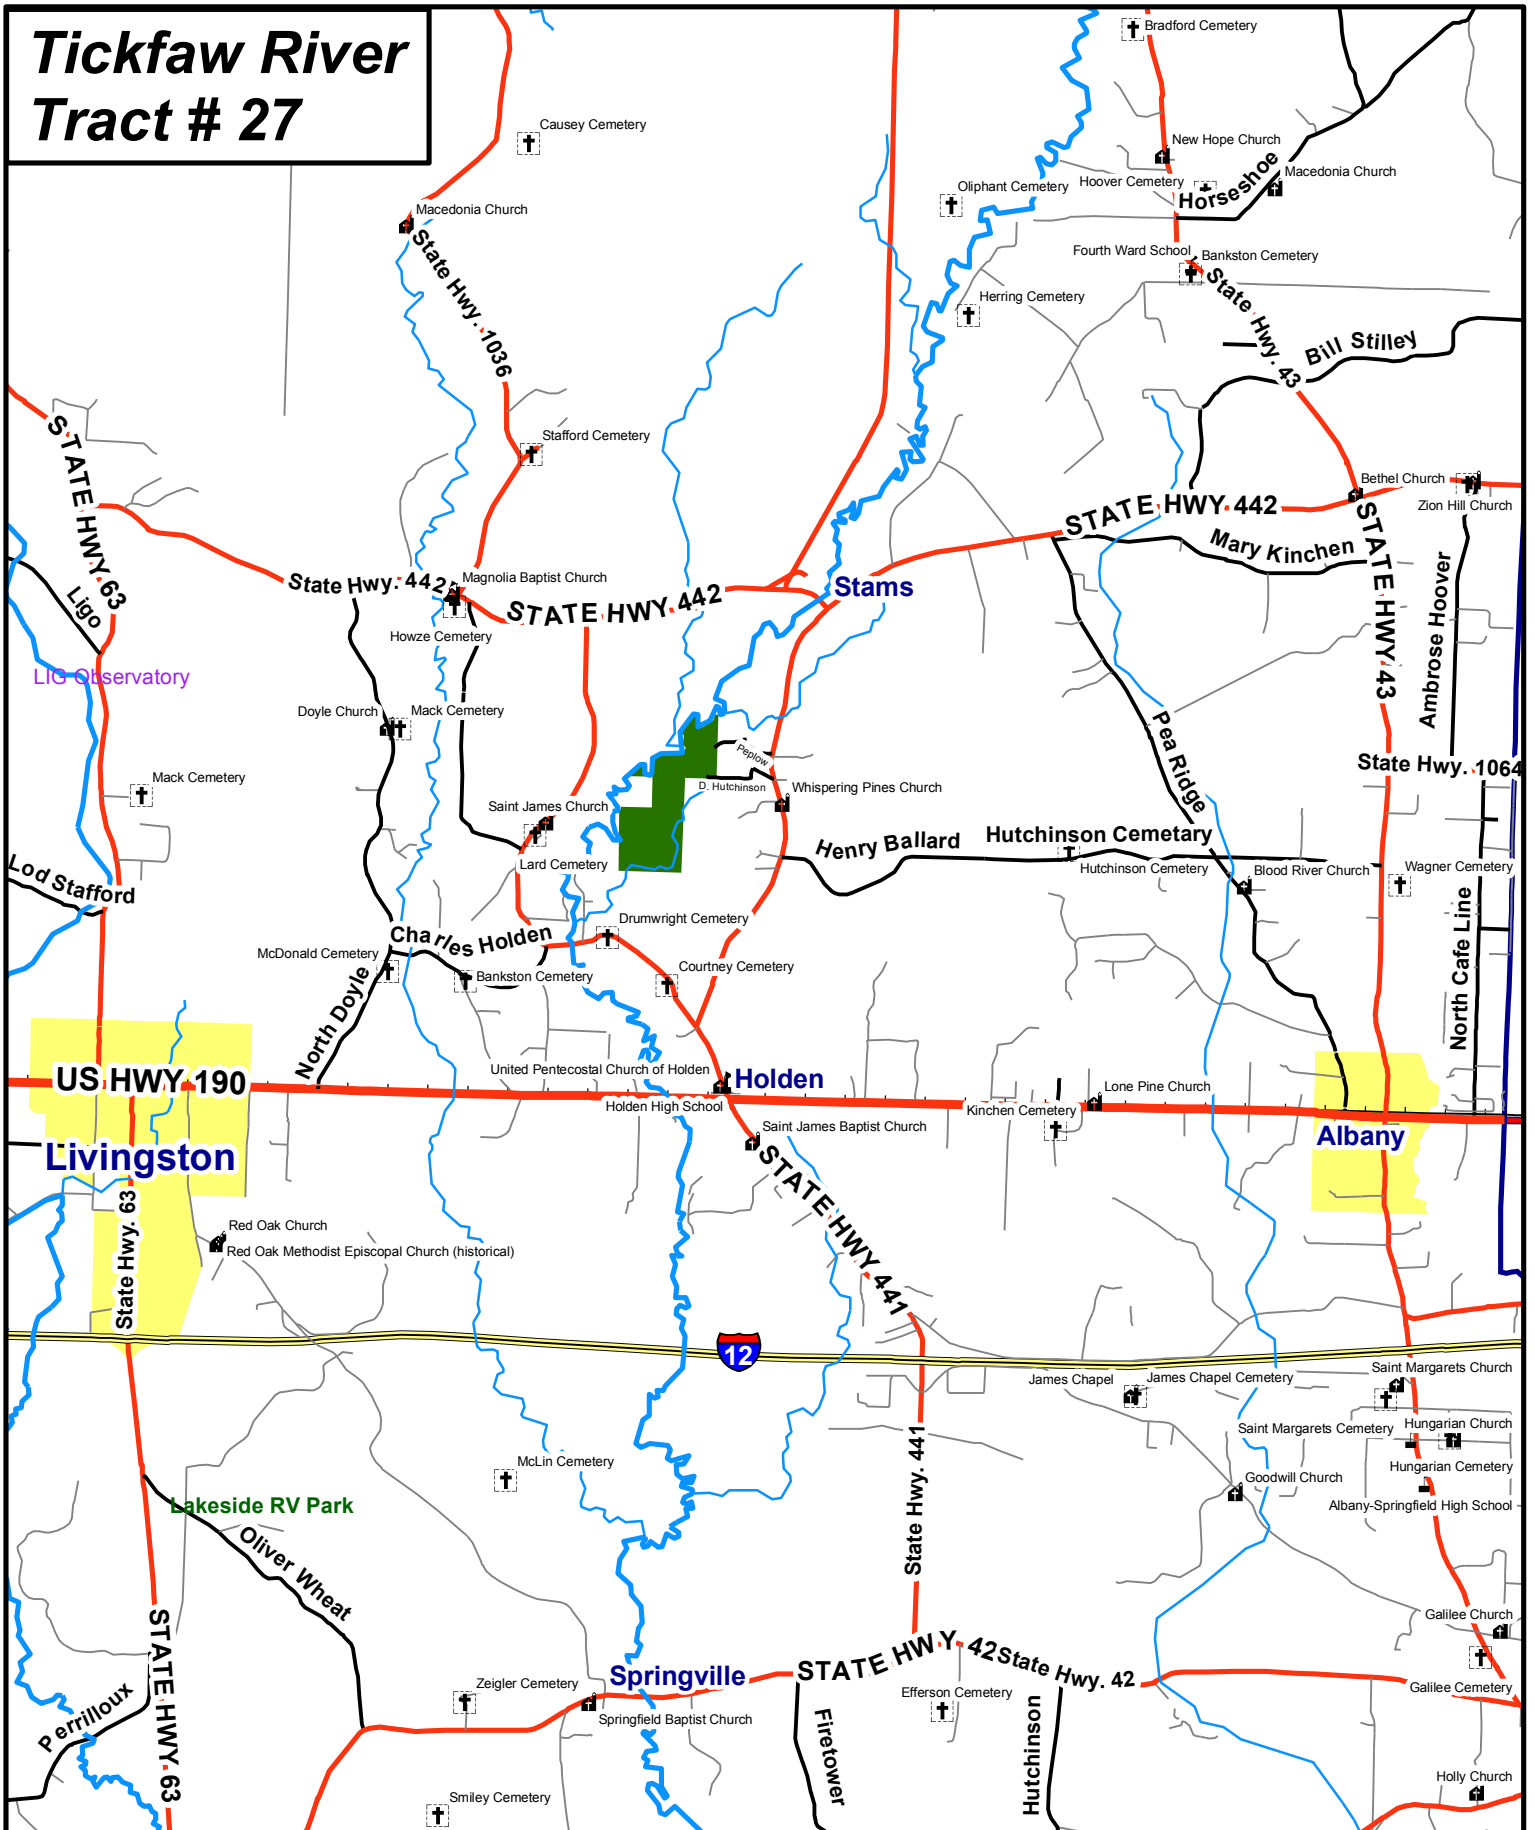

Tickfaw River Tract # 27

Tract Location Map

| | |
|-----------|-----------------|
| Streams | City Limits |
| Railroads | Tract |
| cemetery | National Forest |
| church | County Line |
| tower | |

Daniel Geographic Solutions
Assumes no Responsibility
For the Accuracy Contained Herein

0 0.5 1 Miles

Tickfaw River
Tract # 27
LA Land Package
Livingston Parish, LA
Timberland Harvesters, LLC
1-334-687-6000
303.43 Acres